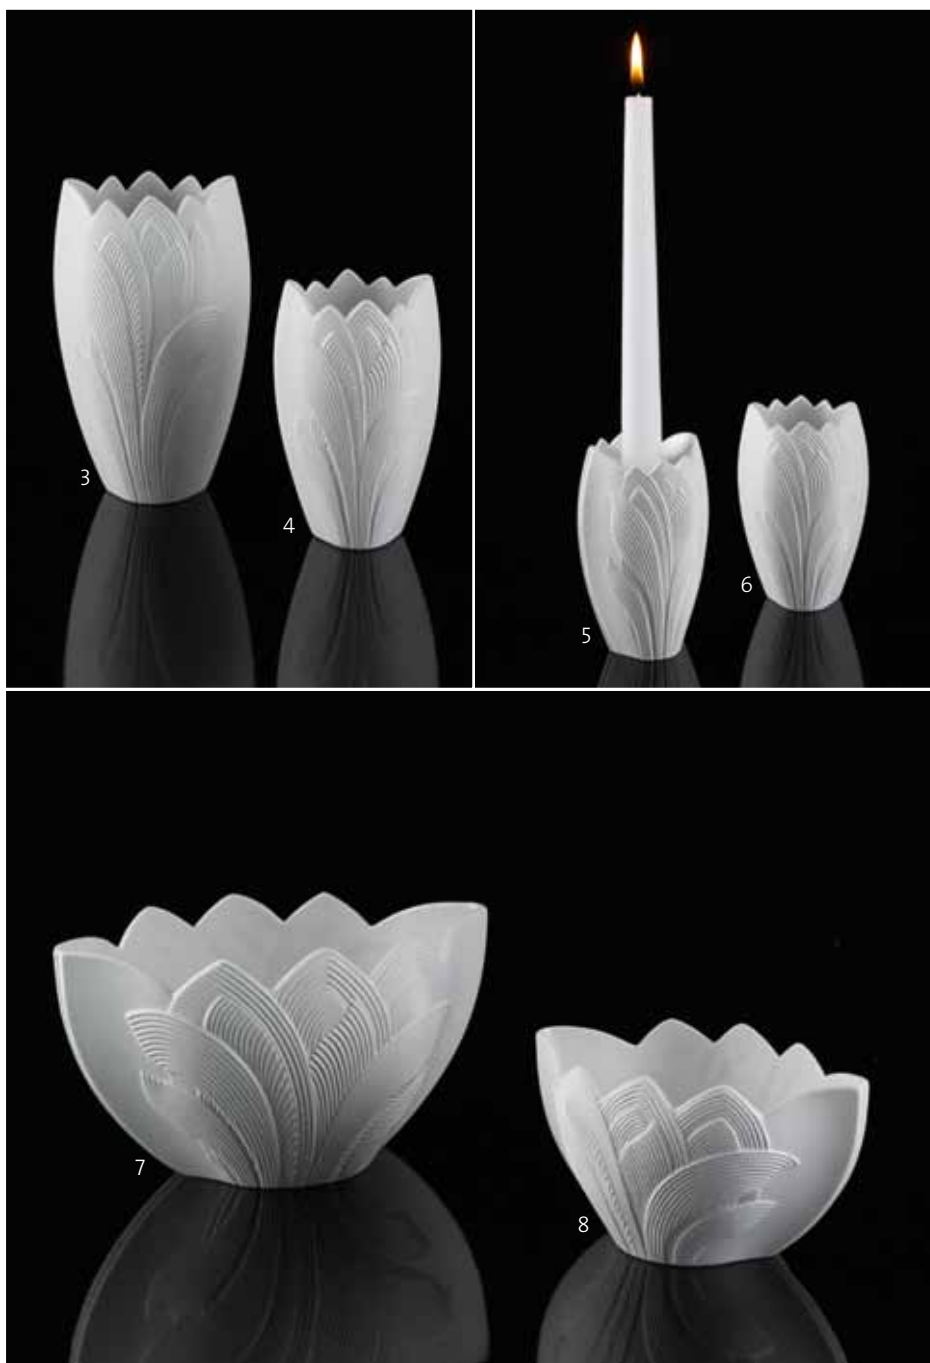

Typical storage jars of past epochs, which changed into a decorative classic of upscaled room decoration.

1. Deckelvase / Porzellan
Vase / Porcelain
Höhe height 61 cm
14-000-16-0 VE1

2. Deckelvase / Porzellan
Vase / Porcelain
Höhe height 51 cm
14-000-15-2 VE1

3. Deckelvase / Porzellan
Vase / Porcelain
Höhe height 37 cm
14-000-10-3 VE1

4. Deckelvase / Porzellan
Vase / Porcelain
Höhe height 25 cm
14-000-12-9 VE1

5. Deckelvase / Porzellan
Vase / Porcelain
Höhe height 30,5 cm
14-000-18-6 VE1

Palma

weiß biskuit white bisque

Feinste Linien auf edlem Porzellan erzeugen ein interessantes Lichtspiel.

Fine lines on fine porcelain create an interesting play of light.

1. Vase / Porzellan
Vase / Porcelain
Höhe height 31 cm
14-002-78-6 VE1

2. Vase / Porzellan
Vase / Porcelain
Höhe height 27 cm
14-002-79-4 VE1

3. Vase / Porzellan
Vase / Porcelain
Höhe height 21 cm
14-002-80-2 VE1

4. Vase / Porzellan
Vase / Porcelain
Höhe height 17 cm
14-002-81-0 VE1