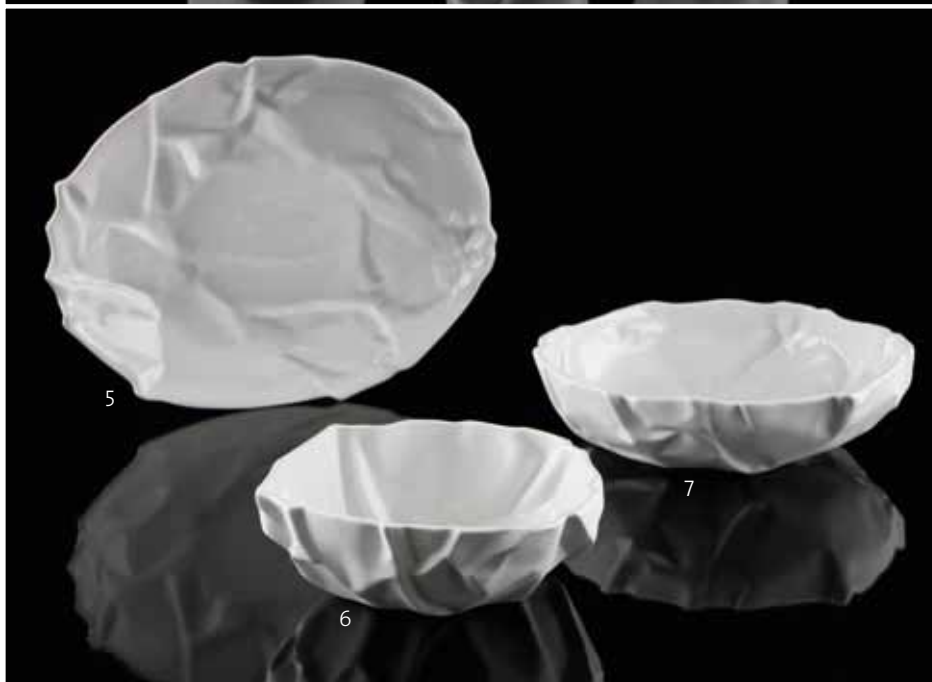

A bouquet of flowers, wrapped in paper, always presents it as its best. Frozen in bisque porcelain this appearance is permanent.

1. Vase / Porzellan
Vase / Porcelain
Höhe height 25 cm
14-003-53-1 VE1

2. Vase / Porzellan
Vase / Porcelain
Höhe height 30 cm
14-003-54-1 VE1

3. Vase / Porzellan
Vase / Porcelain
Höhe height 16 cm
14-003-51-1 VE1

4. Vase / Porzellan
Vase / Porcelain
Höhe height 20 cm
14-003-52-1 VE1

5. Schale / Porzellan
Bowl / Porcelain
ø 30 cm
14-003-50-1 VE1